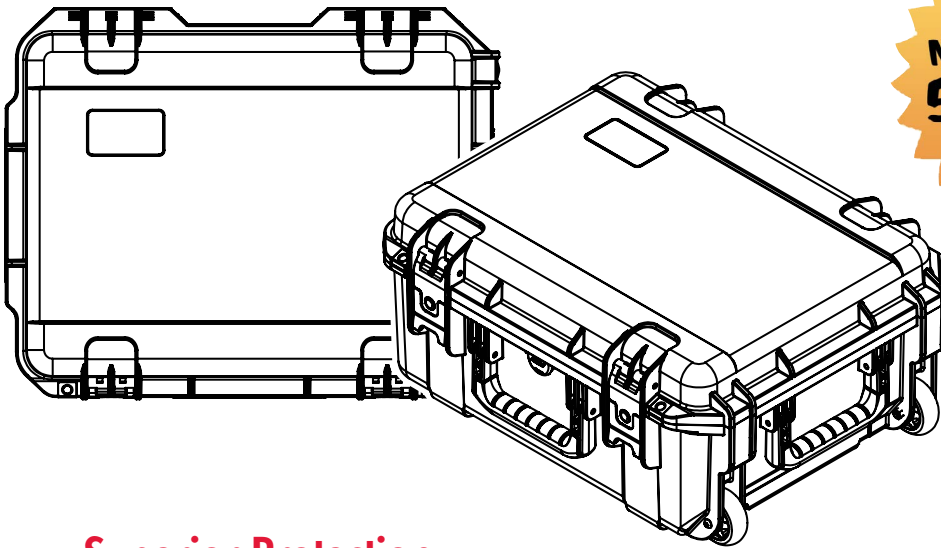

iSeries Size Chart

**MORE THAN
50 SIZES
AVAILABLE!**

Superior Protection

All SKB iSeries Injection Molded MIL-STD Waterproof Utility Cases are molded of ultra high-strength polypropylene copolymer resin, and feature a gasket-sealed, water- and dust- tight, submersible design that is resistant to corrosion and impact damage (MIL-STD-810G). Other standard features include a molded-in hinge, patented "trigger release" TSA-retrofitable latches, comfortable snap-down rubber over-molded cushion grip handles, automatic ambient pressure equalization valve (MIL-STD-648C), and resistance to UV, solvents, corrosion, and fungus. Additionally, all SKB iSeries Injection Molded MIL-STD Waterproof Utility Cases are proudly made in the USA and come with an unparalleled Lifetime Warranty.